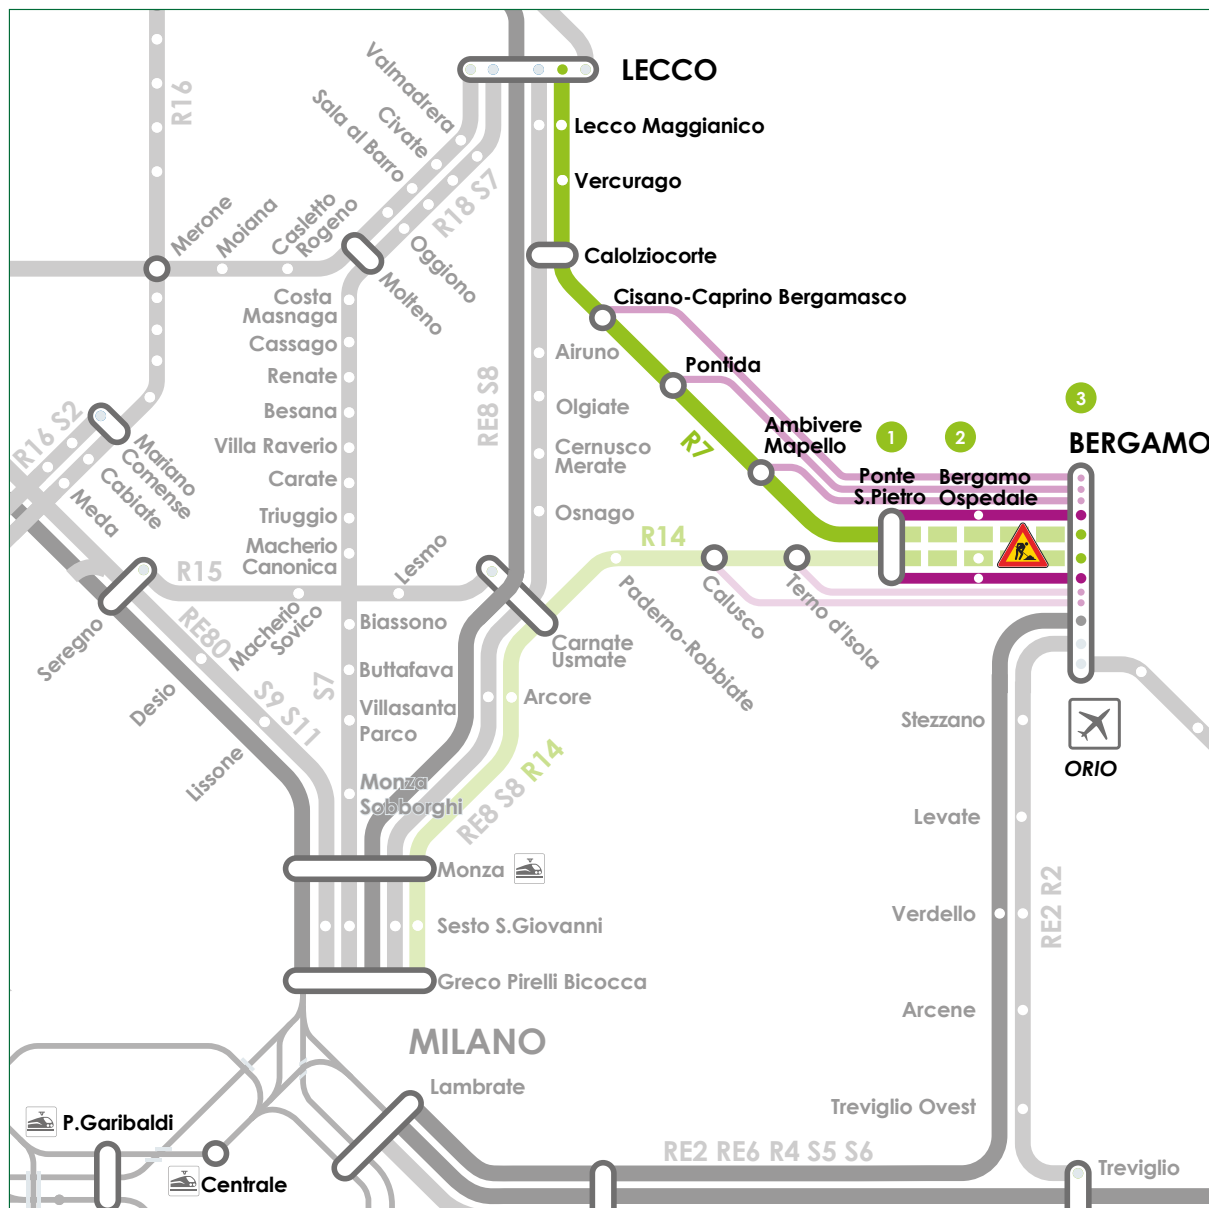

Railway doubling Ponte San Pietro-Bergamo

NEED TO GET AROUND BY PUBLIC TRANSPORT ON THE BERGAMO-LECCO LINE?

RFI has started work to double the Ponte San Pietro-Bergamo section of the Lecco-Bergamo line, as well as the renovation of Bergamo station. For this reason, from 5 February 2024 until December 2026, trains will not run between Ponte San Pietro and Bergamo. A rail replacement bus service has been set up, with an intermediate stop at Bergamo Ospedale, between Bergamo and Ponte San Pietro stations.

BERGAMO - LECCO / TIMETABLE

BERGAMO ▶ PONTE S.PIETRO ▶ LECCO

Type of service																
Bus/train number	1714A	10714	1716A	10716	1718A	10718	1720A	10720	1722A	10722	1724A	10724	1726A	10726	1728A	10728
Days applicable	F6	F6	G	G	G	G	G	G	G	G	G	G	G	G	G	G
Bergamo	05:34		06:26		07:34		08:34		09:34		10:34		11:34		12:34	
Bergamo Ospedale	05:46		06:38		07:46		08:46		09:46		10:46		11:46		12:46	
Ponte S.Pietro (arrival)	06:05	↘	06:57	↘	08:05	↘	09:05	↘	10:05	↘	11:05	↘	12:05	↘	13:05	↘
Ponte S.Pietro (departure)		06:15		07:07		08:15		09:15		10:15		11:15		12:15		13:15
Ambivere Mapello		06:20		07:12		08:20		09:20		10:20		11:20		12:20		13:20
Pontida		06:24		07:17		08:24		09:24		10:24		11:24		12:24		13:24
Cisano Caprino B.		06:31		07:23		08:31		09:31		10:31		11:31		12:31		13:31
Calolziocorte O.		06:38		07:31		08:38		09:38		10:38		11:38		12:38		13:38
Vercurago				07:34		08:41										13:41
Lecco		06:49		07:40		08:49		09:49		10:49		11:49		12:49		13:49

1 Ponte San Pietro
The square in front of the station
Piazza Dante Alighieri 8

2 Bergamo Ospedale
Via Brambilla
(near the regular bus stop)

3 Bergamo
Piazzale Marconi